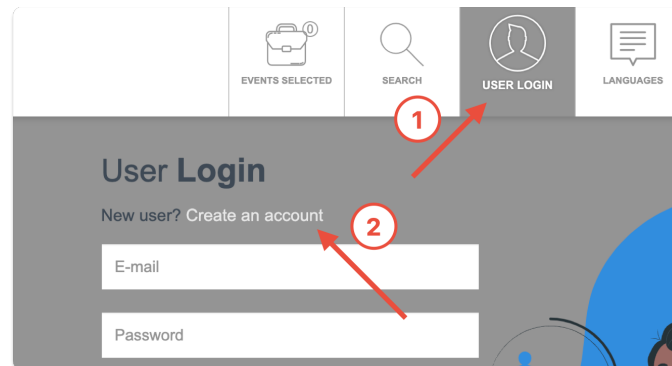

HOW TO ACCESS

Waste Management and Circular Economy

1. Register for the course at: [Waste Management and Circular Economy](#)
 - If you do not have login credentials, go to event.unitar.org, click on **USER LOGIN**, and then click **Create an account**.

2. After registering, you should be automatically redirected to the course. If not, go to learnatunitar.org and click **My courses**.

3. Click on the card to access the course.

You can also use this direct link: <https://learnatunitar.org/course/view.php?id=996>