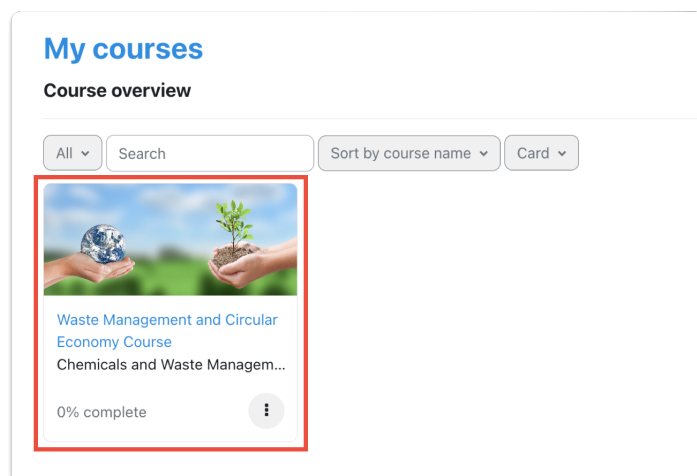

You can also use this direct link: <https://learnatunitar.org/course/view.php?id=996>